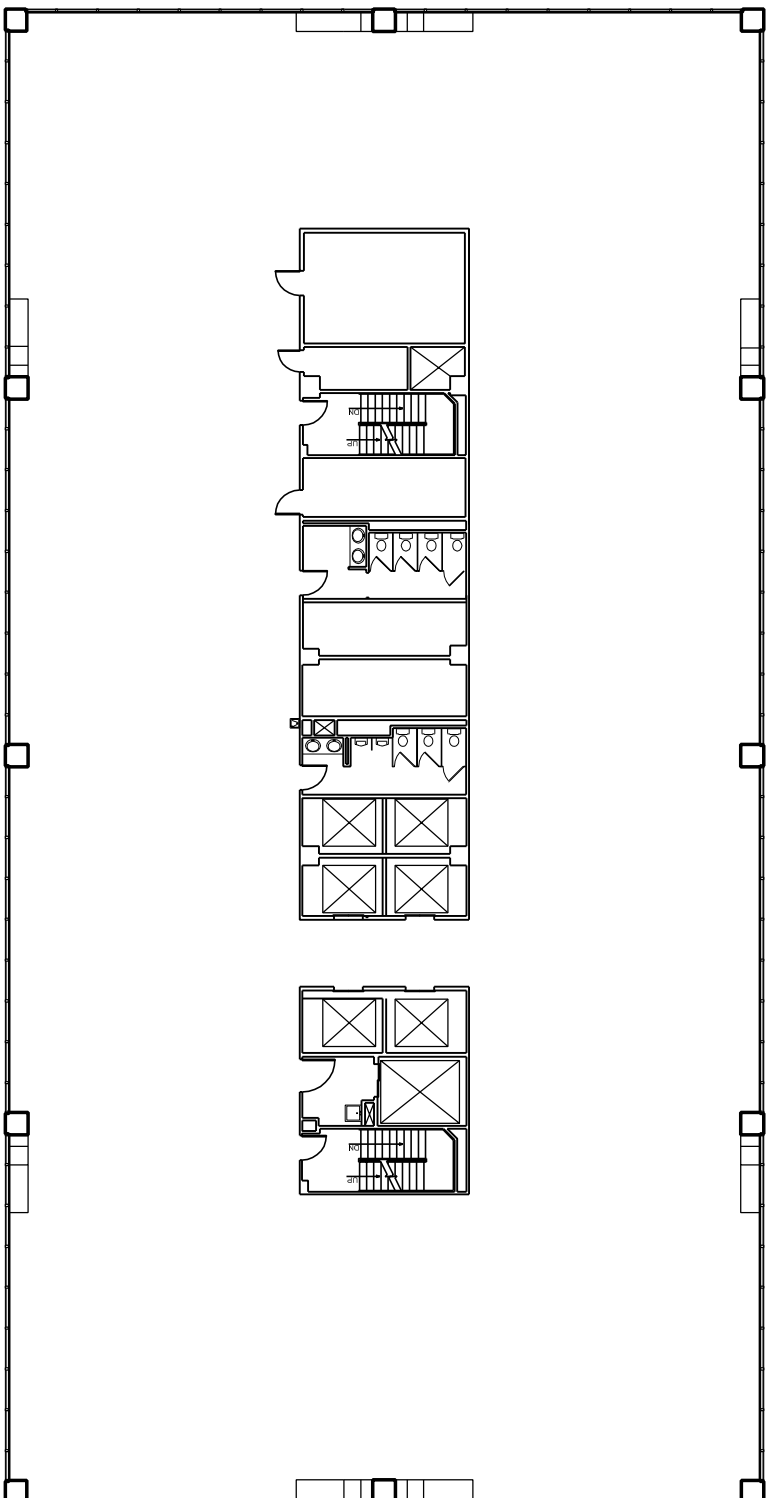

3000 TOWN CENTER  
SUITE 1300

13th Floor  
SOUTHFIELD, MI 48075

**TRANSWESTERN**<sup>®</sup>

13th FLOOR KEY PLAN

*Southfield*  
**TOWN CENTER**

3000 Town Center  
Suite 2500

Southfield, MI 48075  
Phone: (248) 350-2222  
Fax: (248) 350-2266