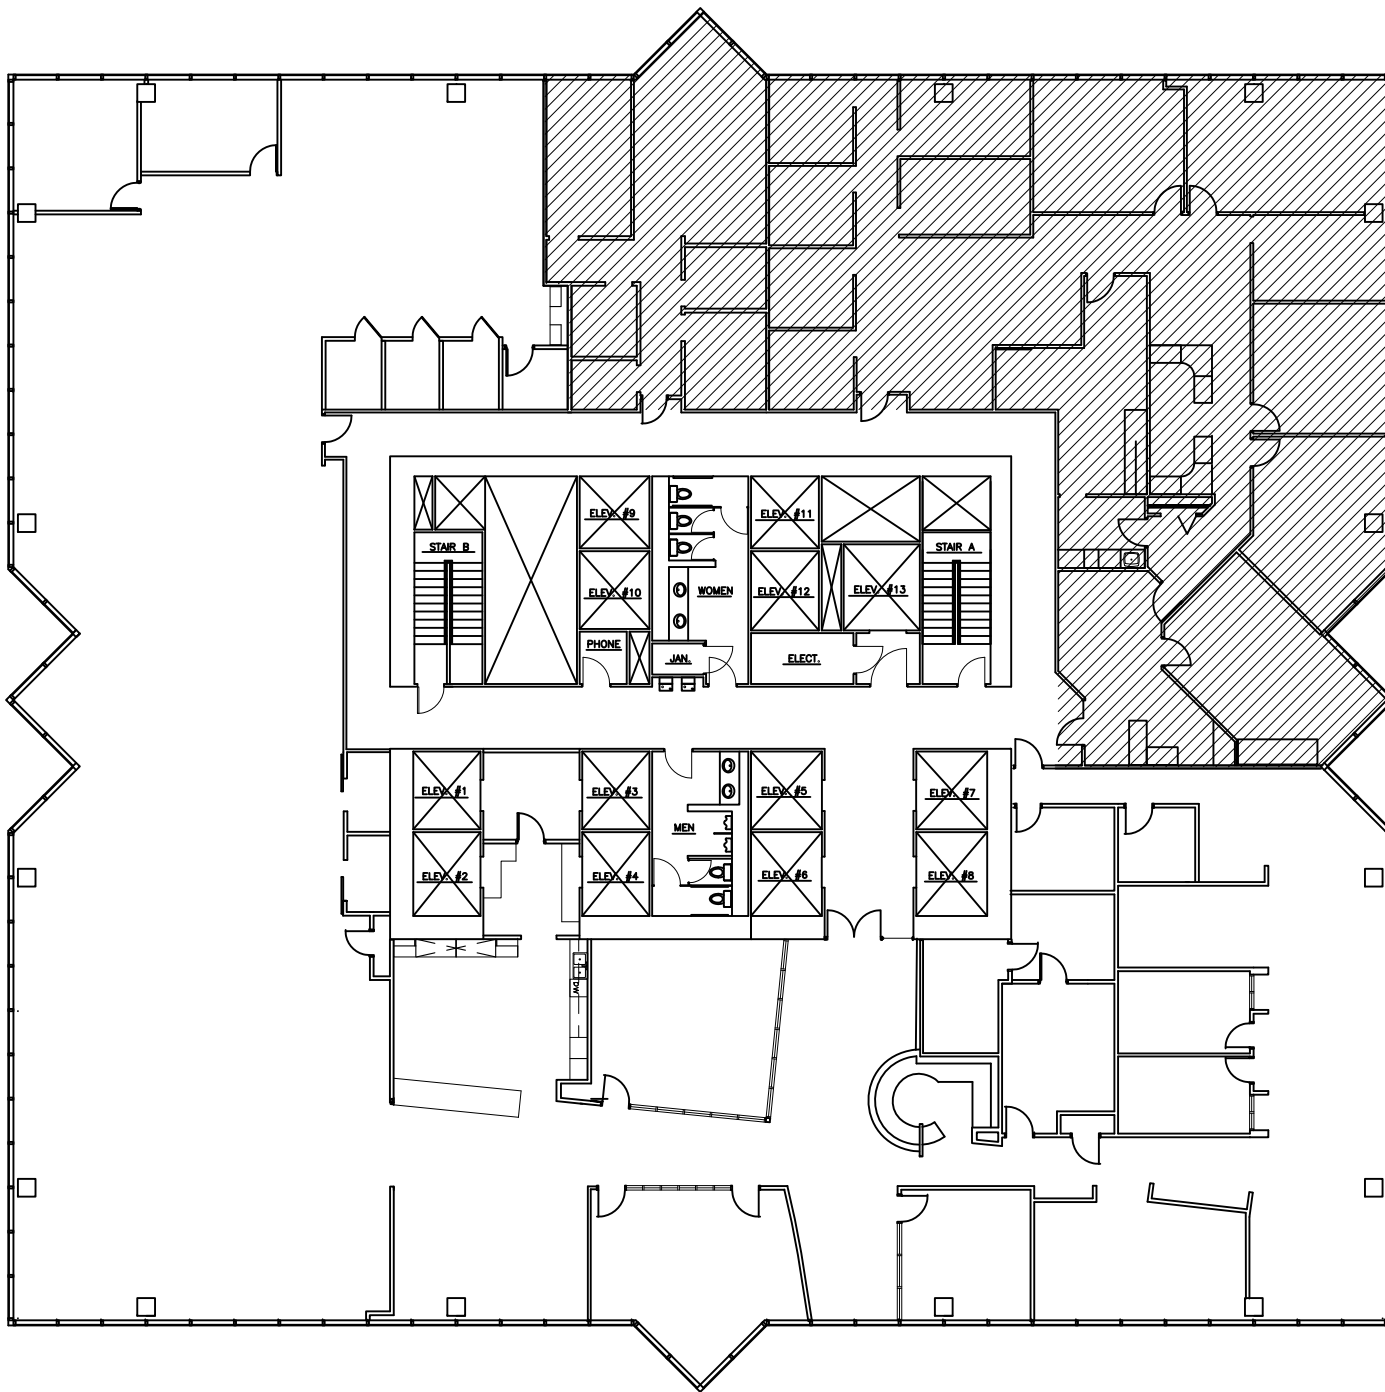

1000 TOWN CENTER
SUITE 600

6th Floor
SOUTHFIELD, MI 48075
15,108 RSF

Southfield
TOWN CENTER

2000 Town Center
Suite 350
Southfield, MI 48075
Phone: (248) 350-2222
Fax: (248) 350-2266
www.southfieldtowncenter.com