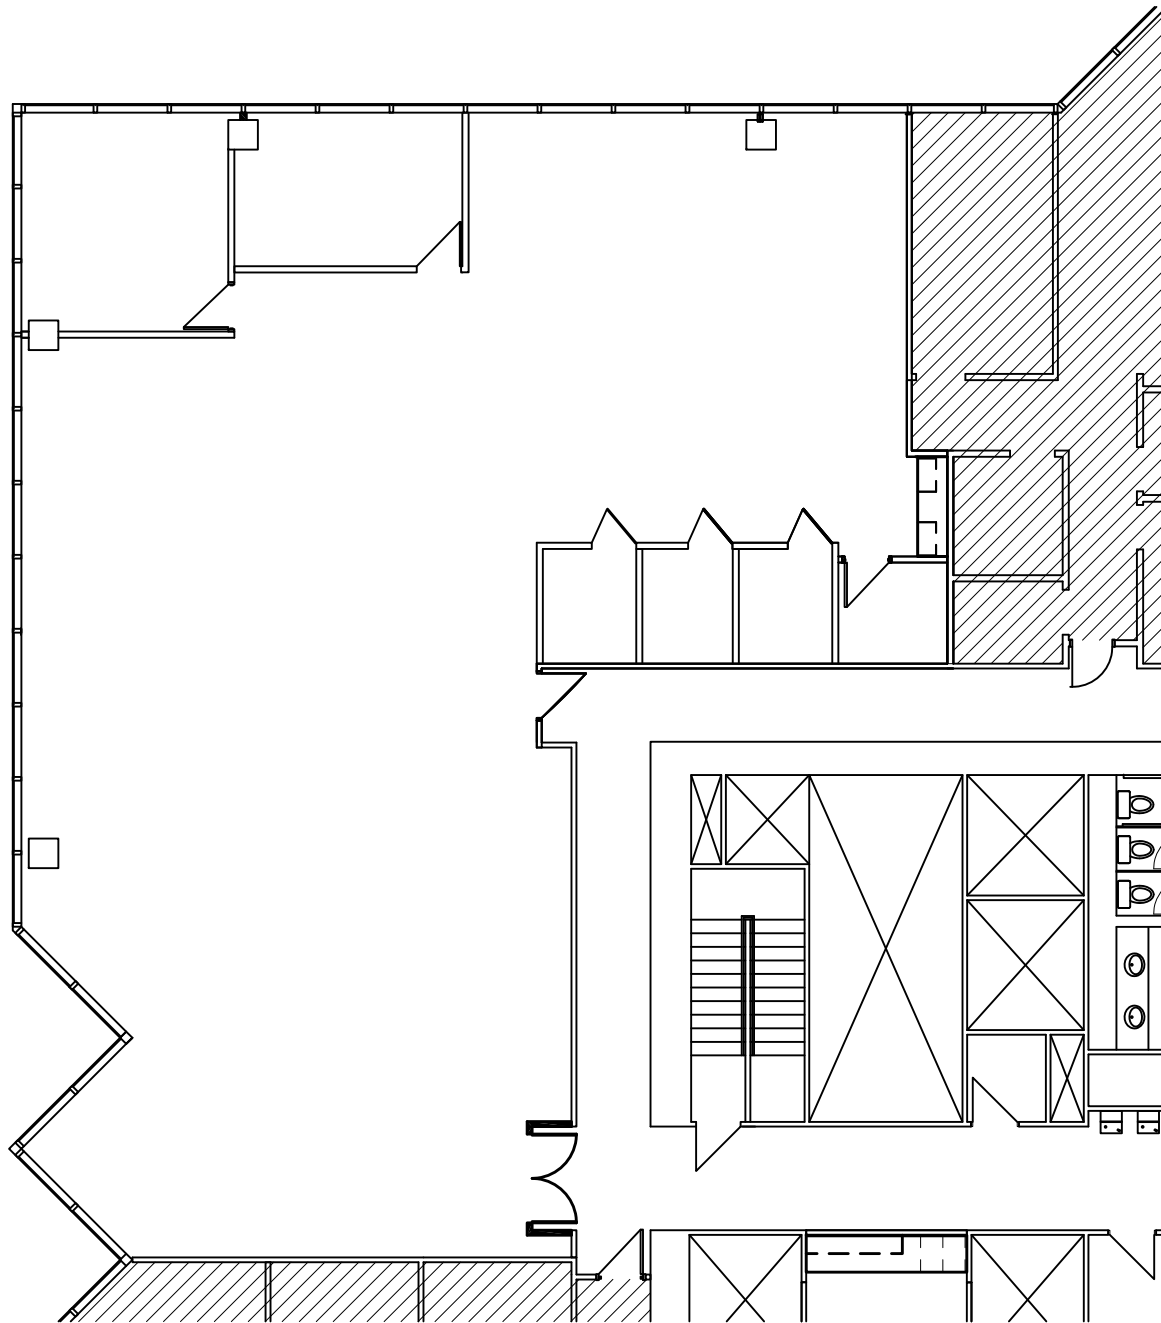

1000 TOWN CENTER
SUITE 625

6TH FLOOR
SOUTHFIELD, MI 48075

4,383 RSF

Southfield
TOWN CENTER

3000 Town Center
Suite 2500
Southfield, MI 48075
Phone: (248) 350-2222
www.southfieldtowncenter.com

 **TRANSWESTERN**