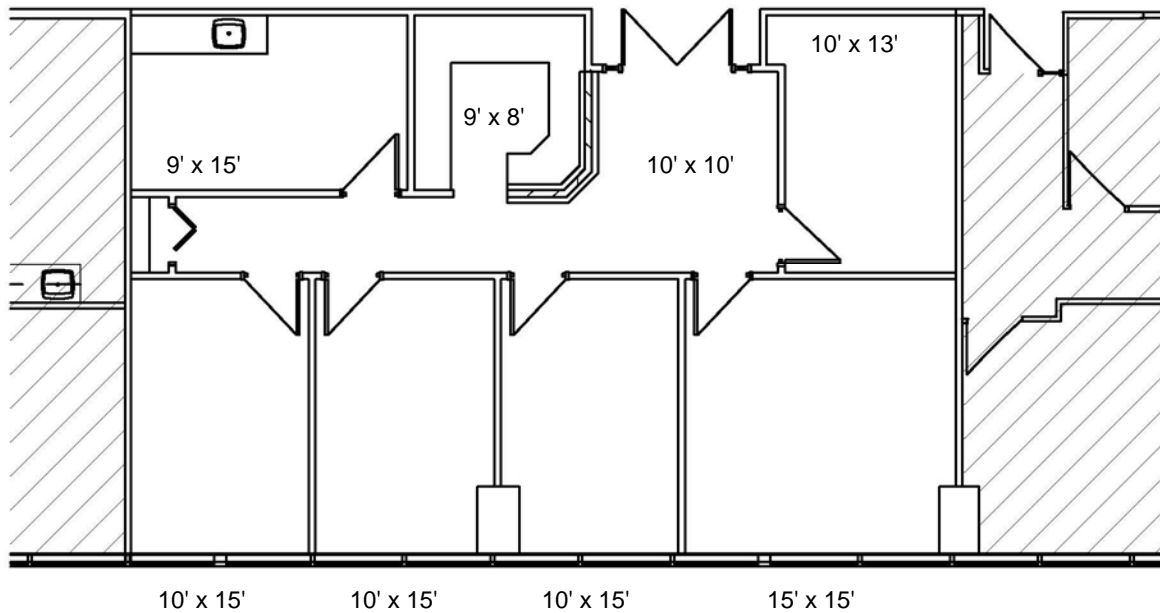

2000 TOWN CENTER
SUITE 1490

14TH FLOOR
SOUTHFIELD, MI 48075

1,754 RSF

All dimensions are approximate.

Southfield
TOWN CENTER

2000 Town Center
Suite 350
Southfield, MI 48075
Phone: (248) 350-2222
Fax: (248) 350-2266
www.southfieldtowncenter.com