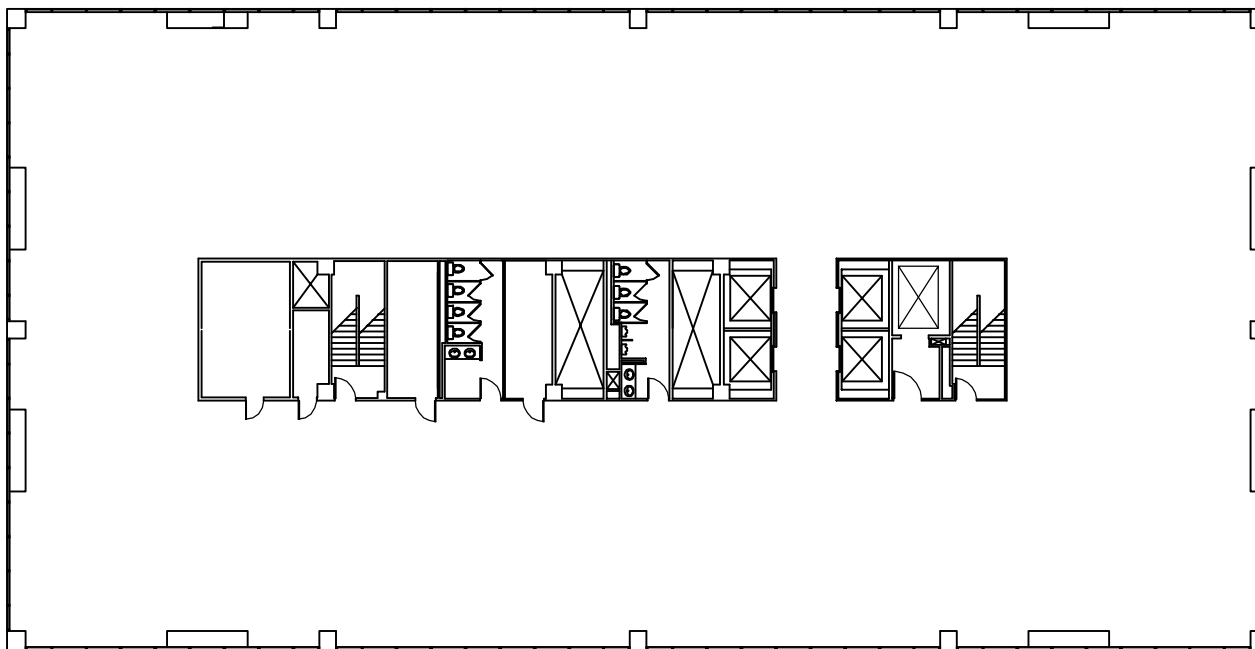

3000 TOWN CENTER
SUITE 1400

14th Floor
SOUTHFIELD, MI 48075

16,409 RSF

Southfield
TOWN CENTER

3000 Town Center
Suite 2500
Southfield, MI 48075
Phone: (248) 350-2222
Fax: (248) 350-2266
www.southfieldtowncenter.com