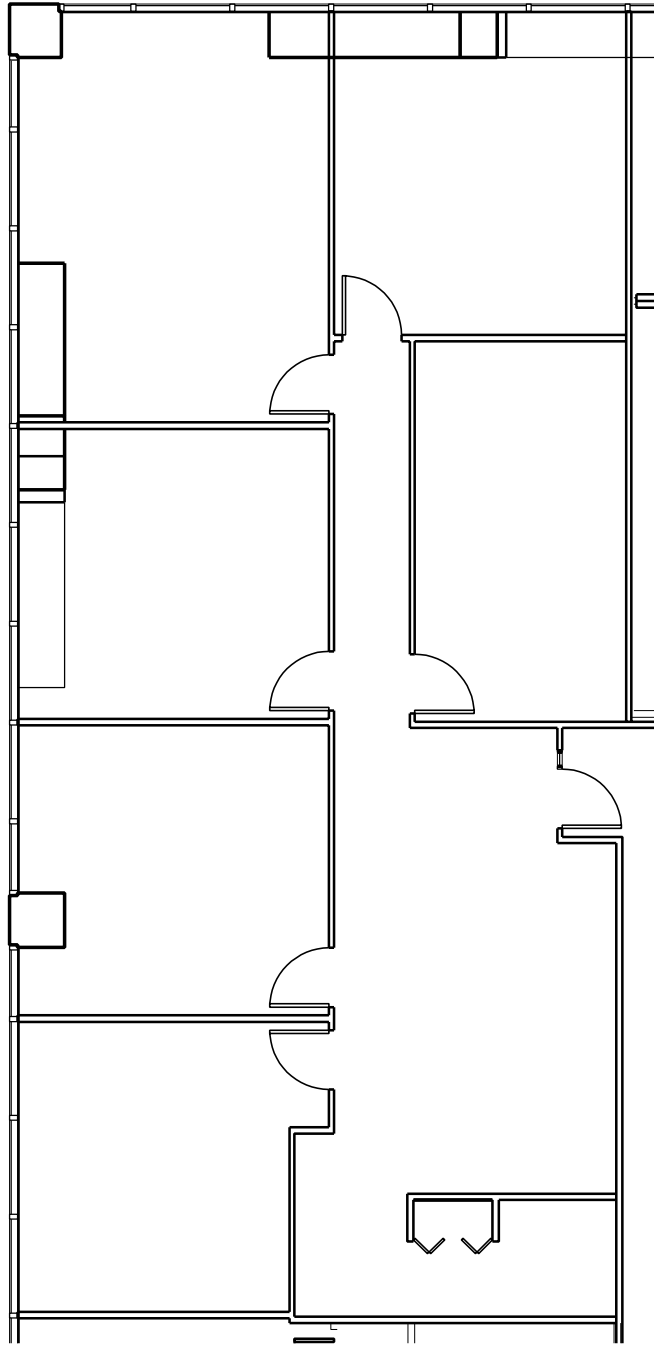

3000 TOWN CENTER  
SUITE 2350

23rd Floor  
SOUTHFIELD, MI 48075  
2,515 RSF

**TRANSWESTERN®**

23rd FLOOR KEY PLAN

3000 Town Center  
Suite 2500  
Southfield, MI 48075  
Phone: (248) 350-2222  
Fax: (248) 350-2266  
[www.southfieldtowncenter.com](http://www.southfieldtowncenter.com)