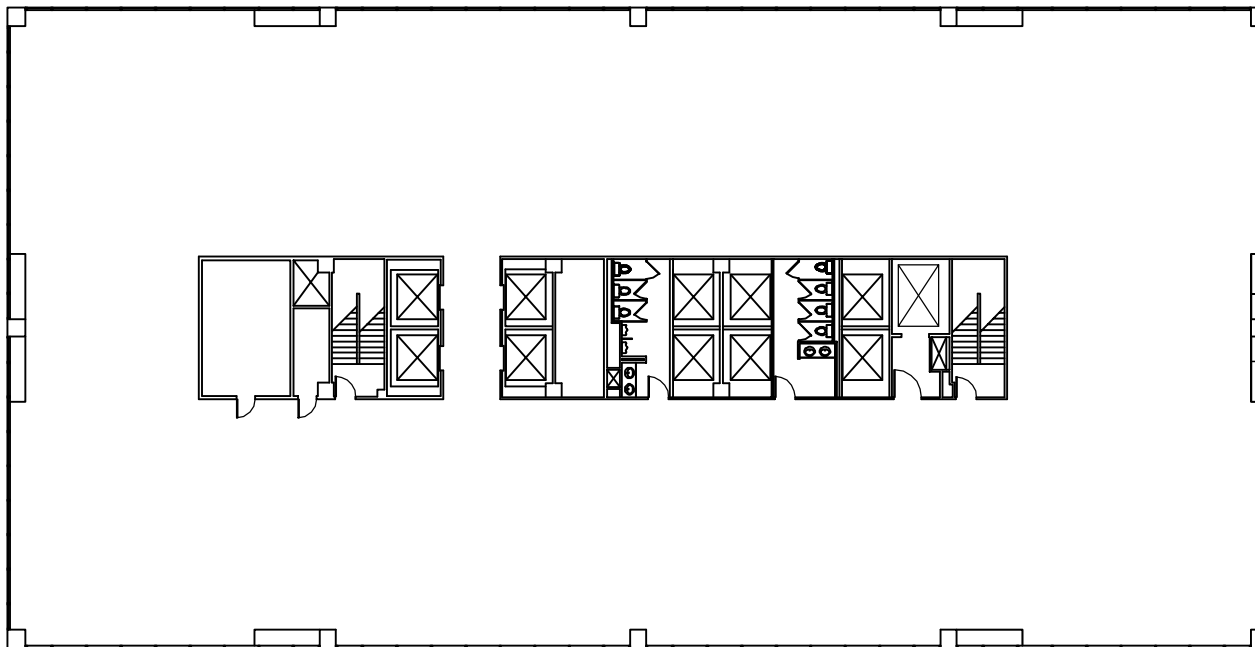

3000 TOWN CENTER
SUITE 500

5th Floor
SOUTHFIELD, MI 48075

16,727 RSF

Southfield
TOWN CENTER

3000 Town Center
Suite 2500
Southfield, MI 48075
Phone: (248) 350-2222
Fax: (248) 350-2266
www.southfieldtowncenter.com