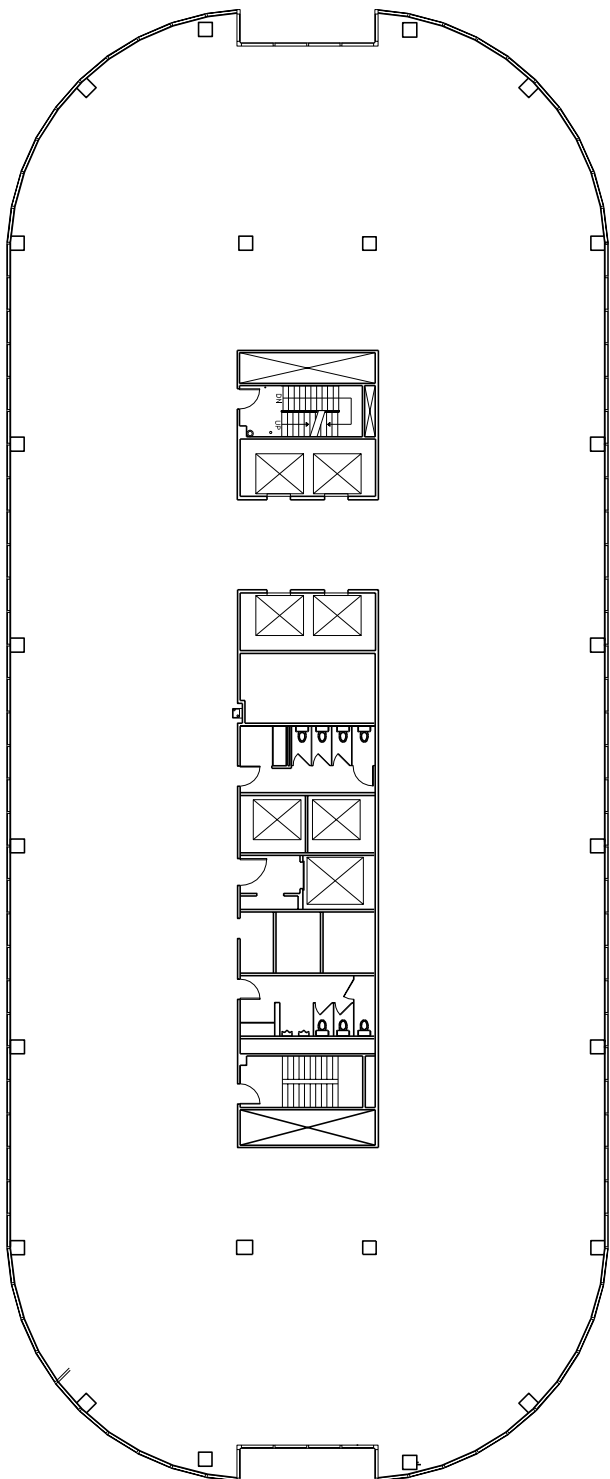

4000 TOWN CENTER
3RD FLOOR SHELL

3rd Floor
SOUTHFIELD, MI 48075
18,567 RSF

TRANSWESTERN[®]

3rd FLOOR KEY PLAN

Southfield
TOWN CENTER

3000 Town Center
Suite 2500

Southfield, MI 48075
Phone: (248) 350-2222
Fax: (248) 350-2266
www.southfieldtowncenter.com