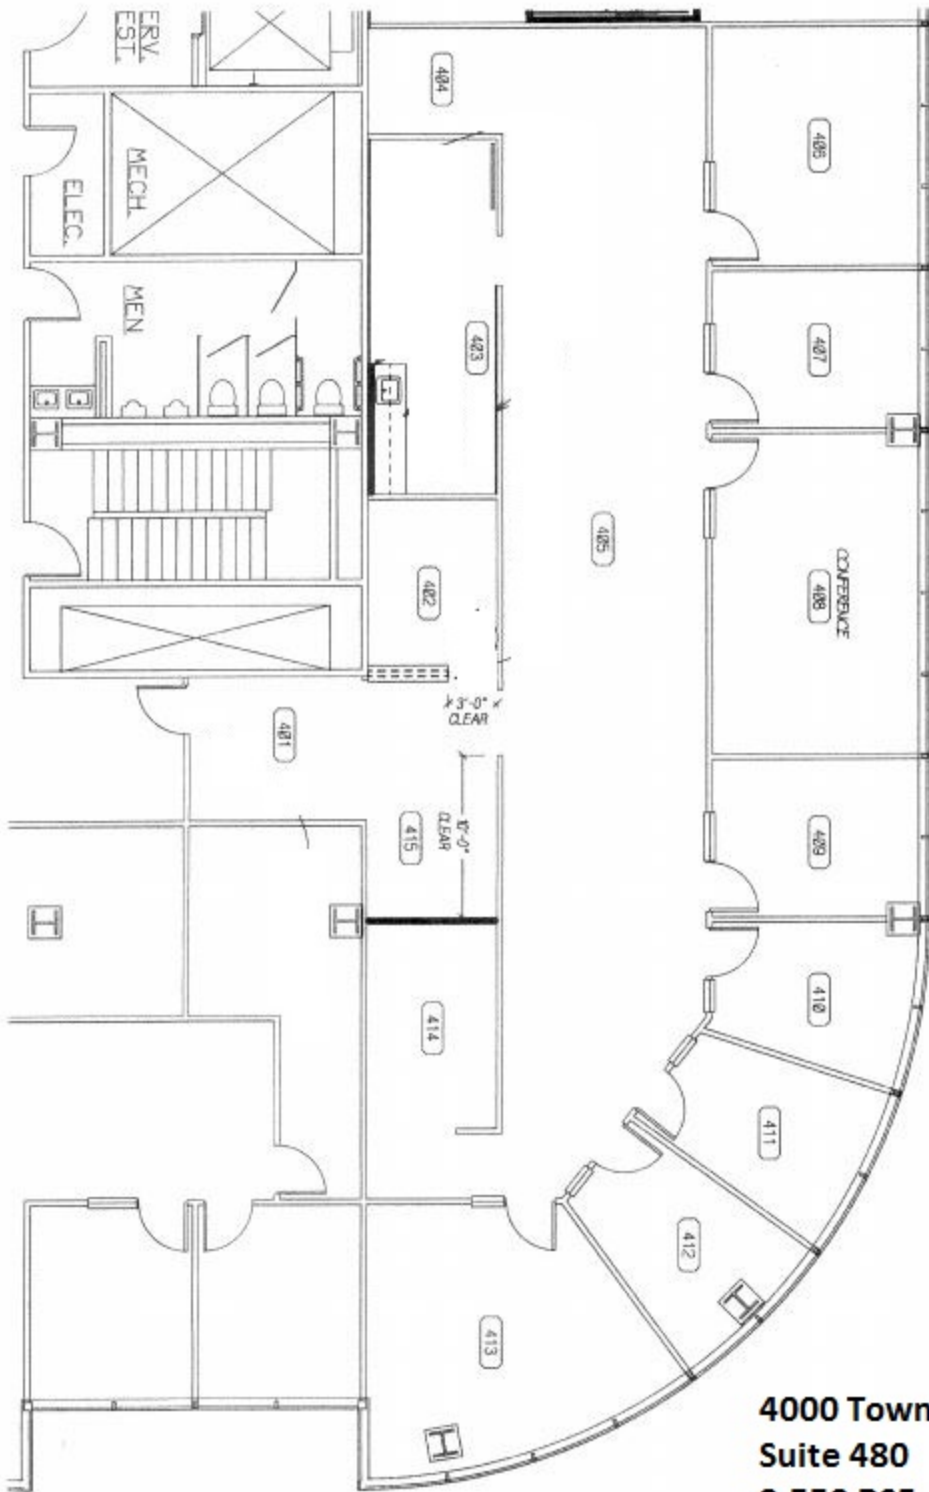

FLOOR PLAN

4000 Town Center
Suite 480
3,550 RSF